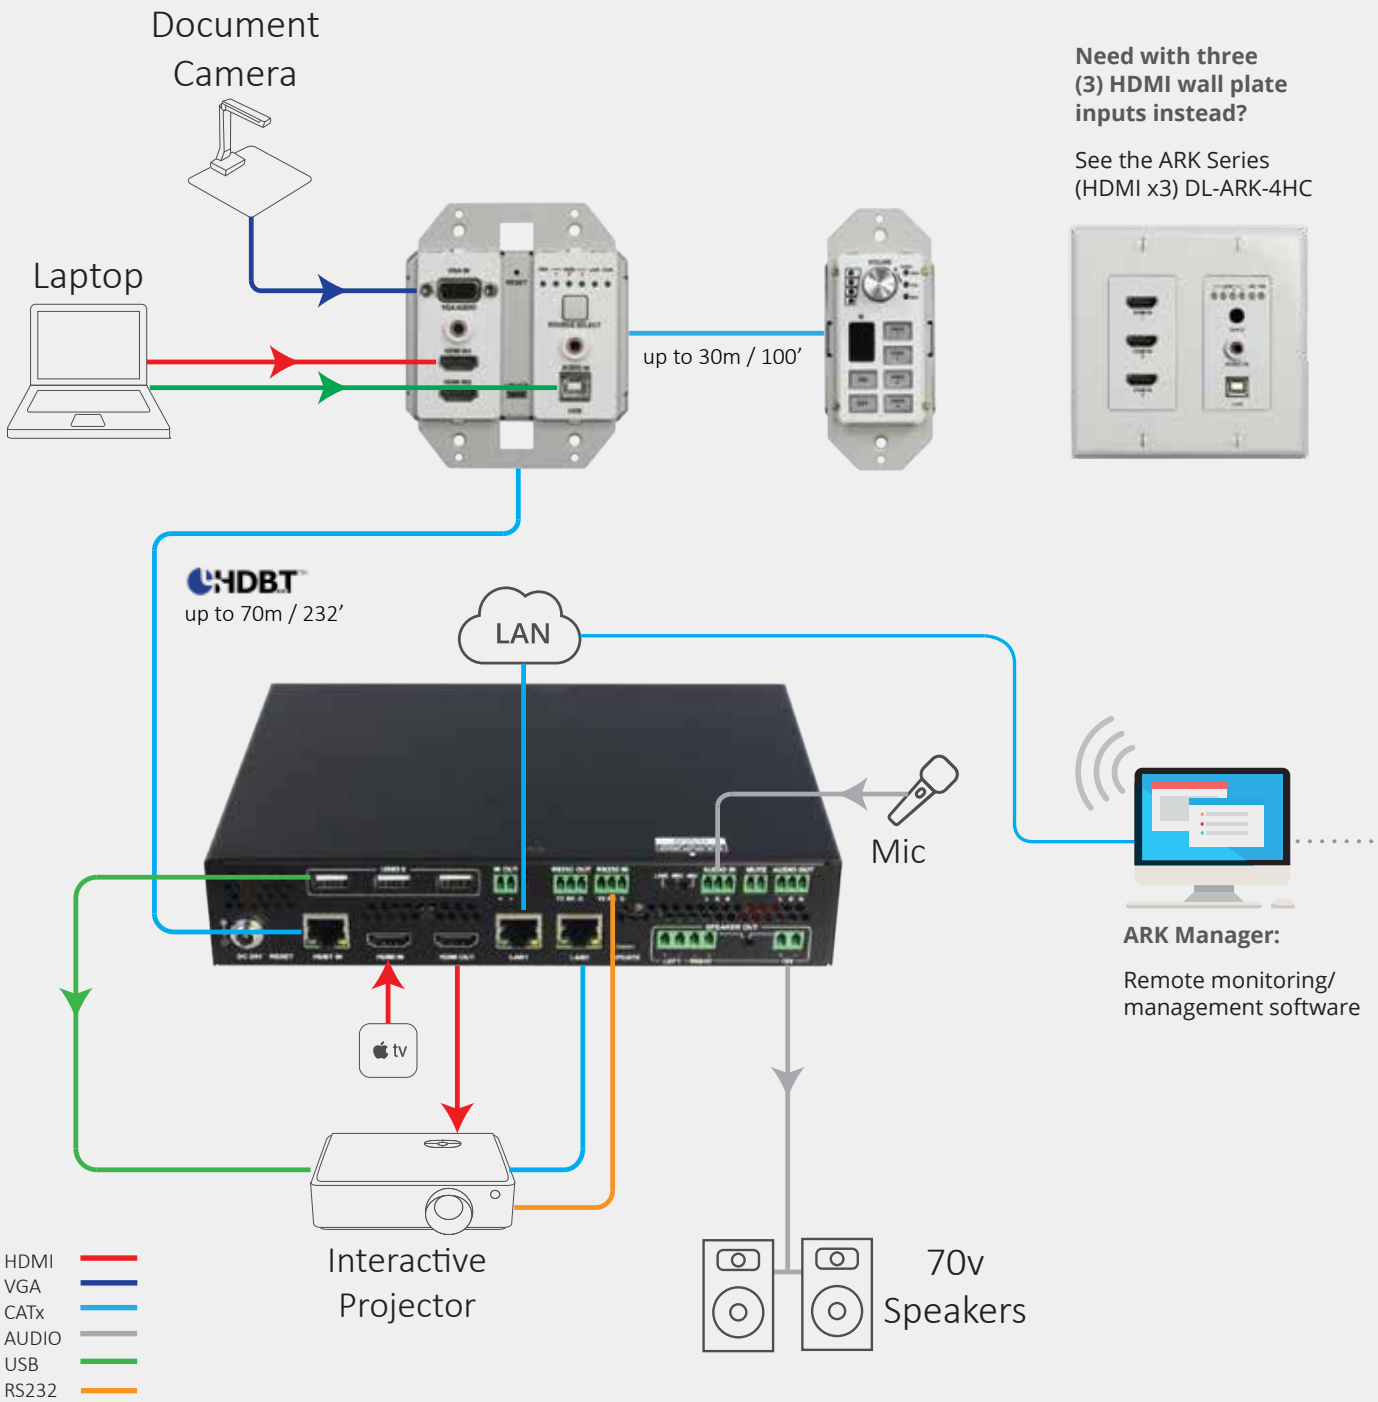

DL-ARK-4HC

- System Includes input plate, system control plate, receiver/processor, power supply, mounting tabs for RX, white and black cover & face plates, button labels
- Input plate offers 3 HDMI, USB-B, and separate pass-through audio. (Input 4 is on RX) HDBaseT output up to 70m to receive unit. HDCP2.2 compliant

DIGITALINX "ARK" SERIES THREE PIECE HDMI, VGA, & USB ROOM KIT

4K 10.2G 70M 4x1 HDBaseT Advanced Room Kit with 3 HDMI & 1 VGA inputs, USB2.0 highspeed, audio amplifier, display control, and remote monitoring software

DL-ARK-3H1VC

- System Includes input plate, system control plate, receiver/processor, power supply, mounting tabs for RX, white and black cover & face plates, button labels
- Input plate offers 2 HDMI, VGA w/audio, USB-B, and separate pass-through audio. (Input 4 is on RX) HDBaseT output up to 70m to receive unit. HDCP2.2 compliant

DIGITALINX 'ARK SERIES': ADVANCED ROOM KITS

Perfect for Classrooms - Training Rooms - Conference Rooms

Switch, Extend, & Control - The New DigitaLinx 'ARK Series' Advanced Room Kit is a 3-piece kit including input plate, control plate, and receiver/processor. This 4-input system offers maximum flexibility, excellent quality and performance, and amazing affordability for today's classroom.