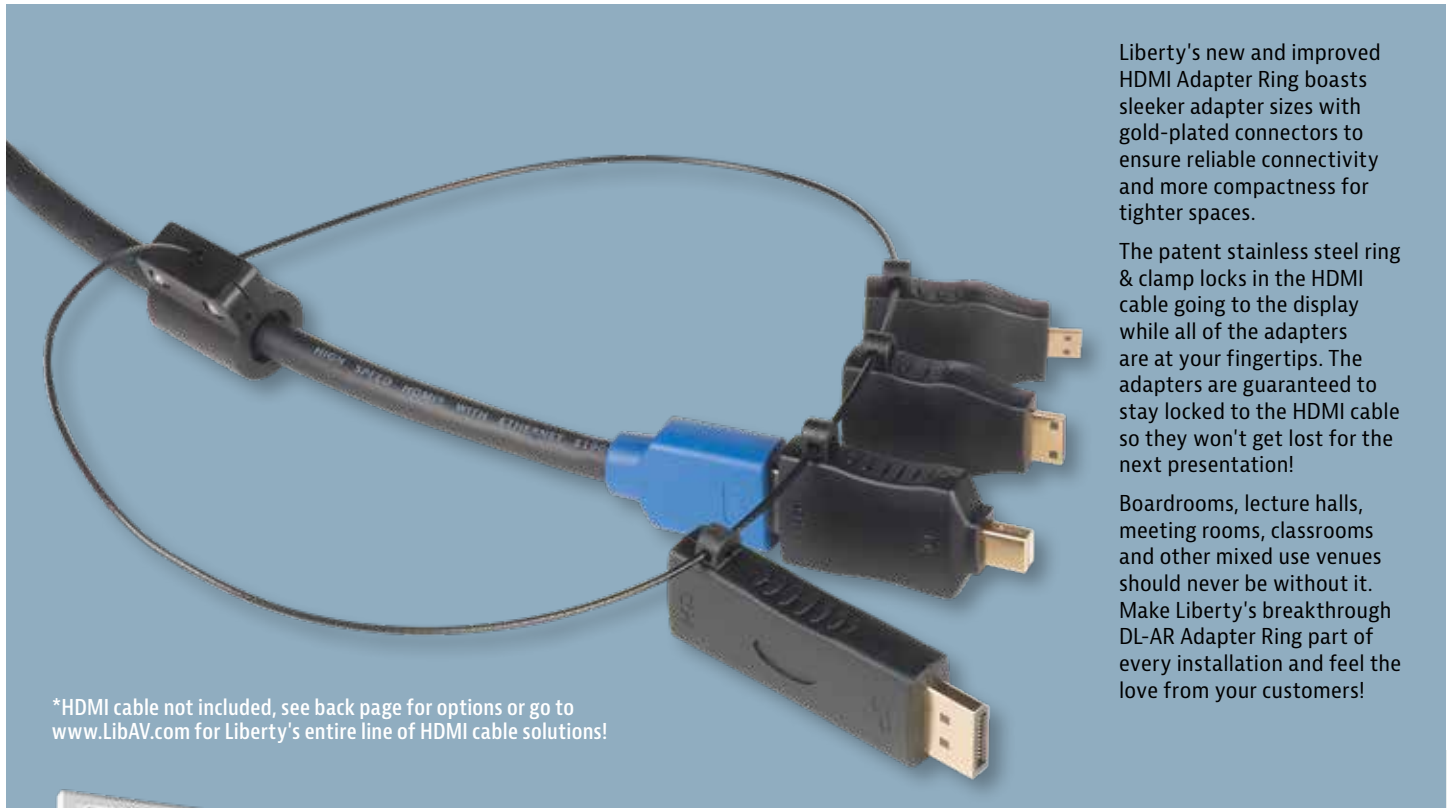

# HDMI ADAPTER RING\*

ALL-IN-ONE PRESENTATION SOLUTION

**A Must-Have for Every Meeting Room!**

\*PATENTED

**LIBERTY**  
AV SOLUTIONS

# HDMI ADAPTER RING DL-AR

\*HDMI cable not included, see back page for options or go to [www.LibAV.com](http://www.LibAV.com) for Liberty's entire line of HDMI cable solutions!

Liberty's new and improved HDMI Adapter Ring boasts sleeker adapter sizes with gold-plated connectors to ensure reliable connectivity and more compactness for tighter spaces.

The patent stainless steel ring & clamp locks in the HDMI cable going to the display while all of the adapters are at your fingertips. The adapters are guaranteed to stay locked to the HDMI cable so they won't get lost for the next presentation!