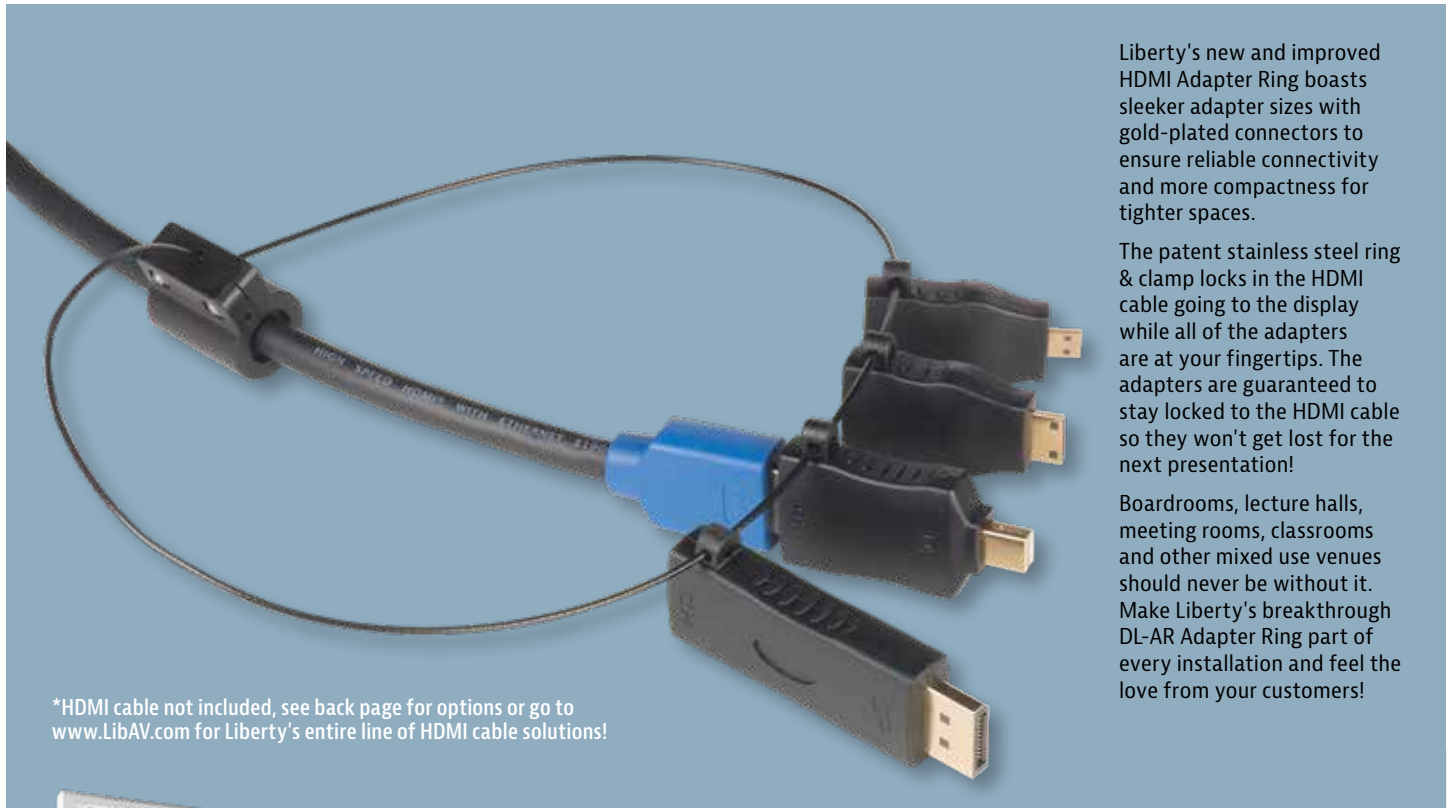

HDMI ADAPTER RING*

ALL-IN-ONE PRESENTATION SOLUTION

A Must-Have for Every Meeting Room!

*PATENTED

LIBERTY
AV SOLUTIONS

HDMI ADAPTER RING DL-AR

*HDMI cable not included, see back page for options or go to www.LibAV.com for Liberty's entire line of HDMI cable solutions!

Liberty's new and improved HDMI Adapter Ring boasts sleeker adapter sizes with gold-plated connectors to ensure reliable connectivity and more compactness for tighter spaces.

The patent stainless steel ring & clamp locks in the HDMI cable going to the display while all of the adapters are at your fingertips. The adapters are guaranteed to stay locked to the HDMI cable so they won't get lost for the next presentation!

Boardrooms, lecture halls, meeting rooms, classrooms and other mixed use venues should never be without it. Make Liberty's breakthrough DL-AR Adapter Ring part of every installation and feel the love from your customers!