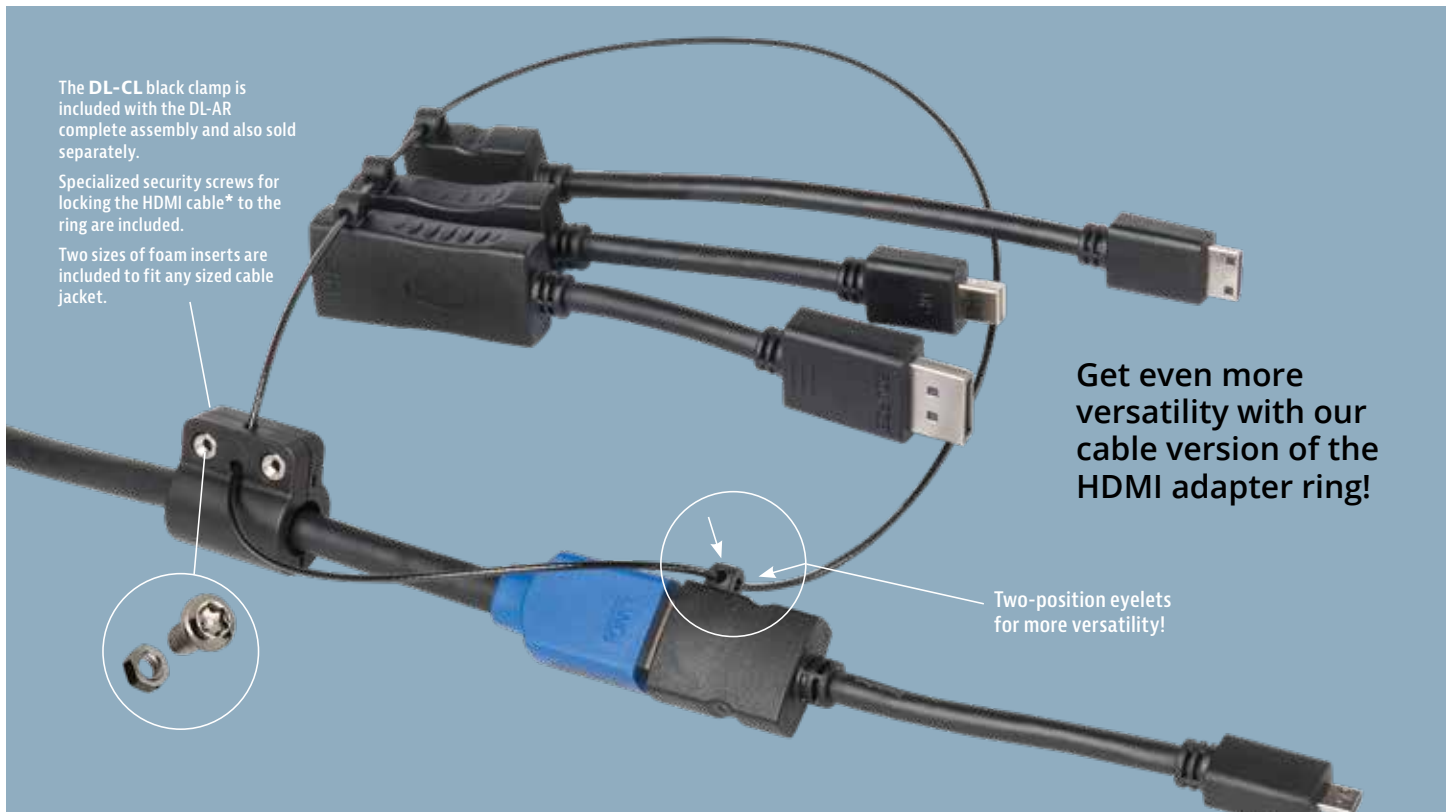

MINI-HDMI

ARMCHD
Mini HDMI "C" male to HDMI "A" female

USB-C

ARUMHDF
USB "C" male to full sized HDMI "A" in line adapter
**Available end of 2017*

ADDITIONAL ACCESSORIES FOR YOUR ADAPTER RING OR CABLE ADAPTER RING

DL-CL
BLACK clamp assembly & foam inserts to securely fit any sized HDMI cable

DL-AP
Add Apple® adapters with our custom white clamp! Fits any dongle or cable

*Apple adapters sold separately

HDMI CABLE ADAPTER RING DL-ADR

The DL-CL black clamp is included with the DL-AR complete assembly and also sold separately.

Specialized security screws for locking the HDMI cable* to the ring are included.

Two sizes of foam inserts are included to fit any sized cable jacket.

Get even more versatility with our cable version of the HDMI adapter ring!

Two-position eyelets for more versatility!

CREATE YOUR OWN LABEL OR TAG

USB-C

AR-UCM-HDF
Adapter Cable USB-C male to HDMI female "A" female. 9 Inches Long