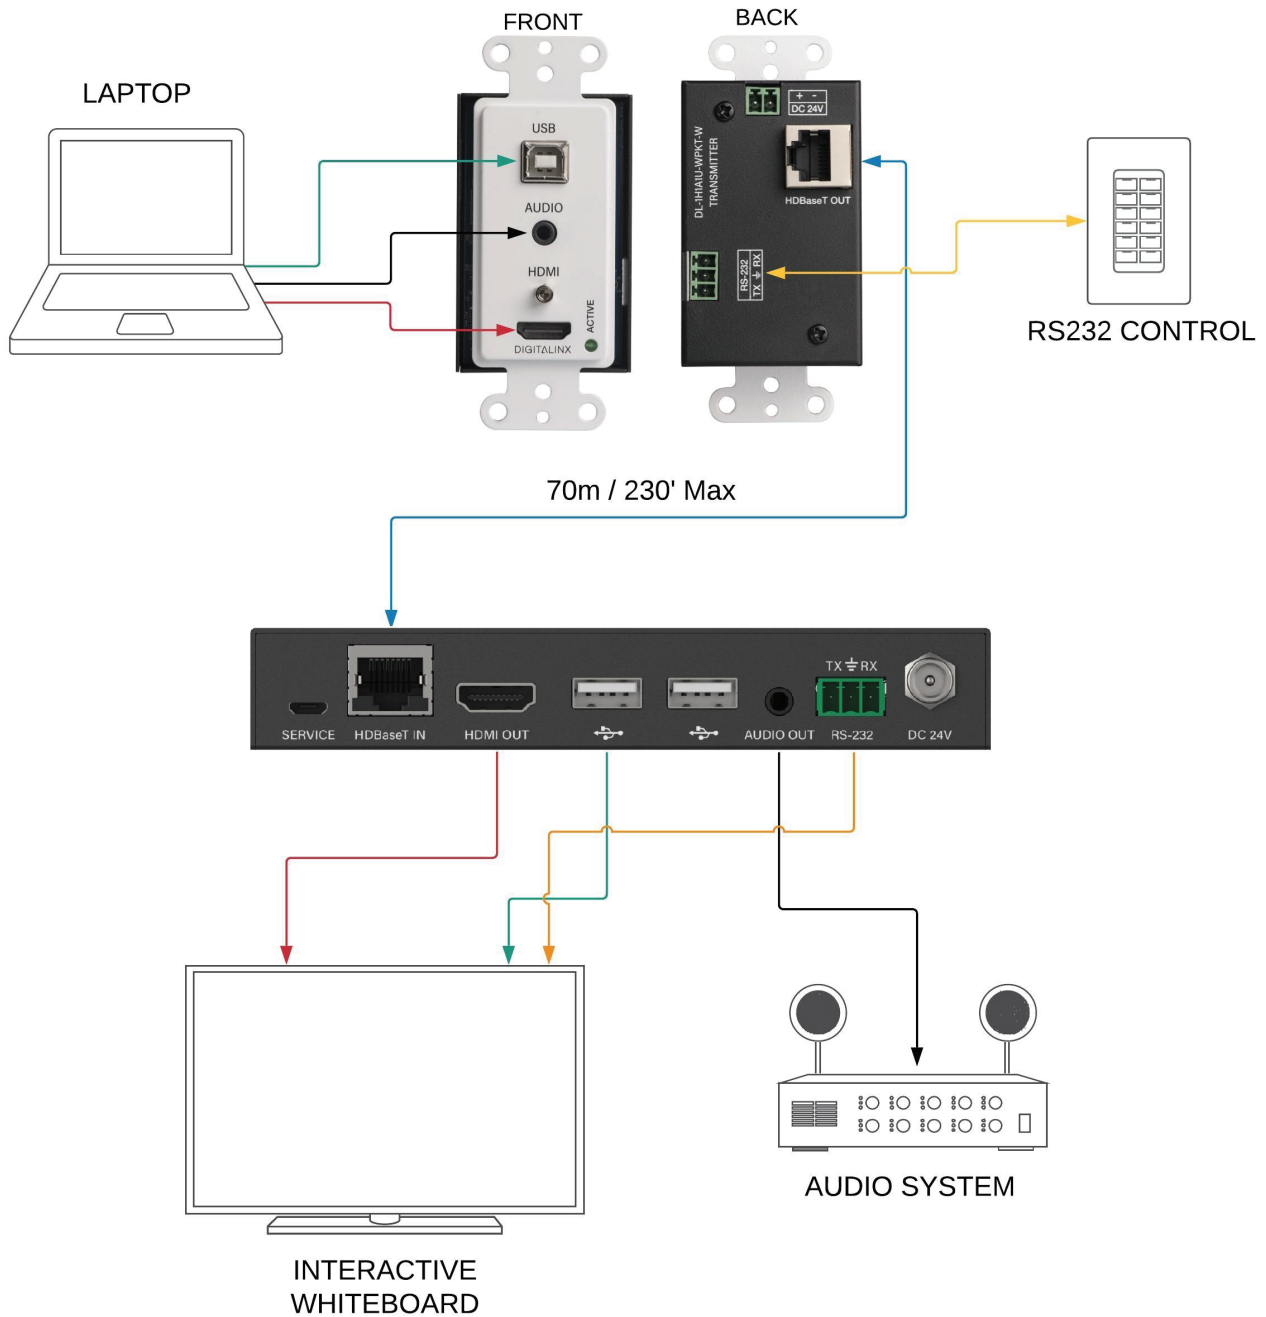

# DL-1H1A1U-WPKT-W A/V DIAGRAM

- Category
- USB
- RS232
- HDMI
- AUDIO