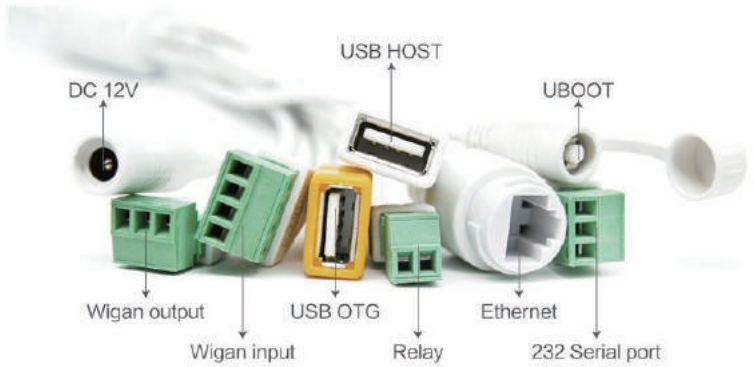

INPUT INTERFACE