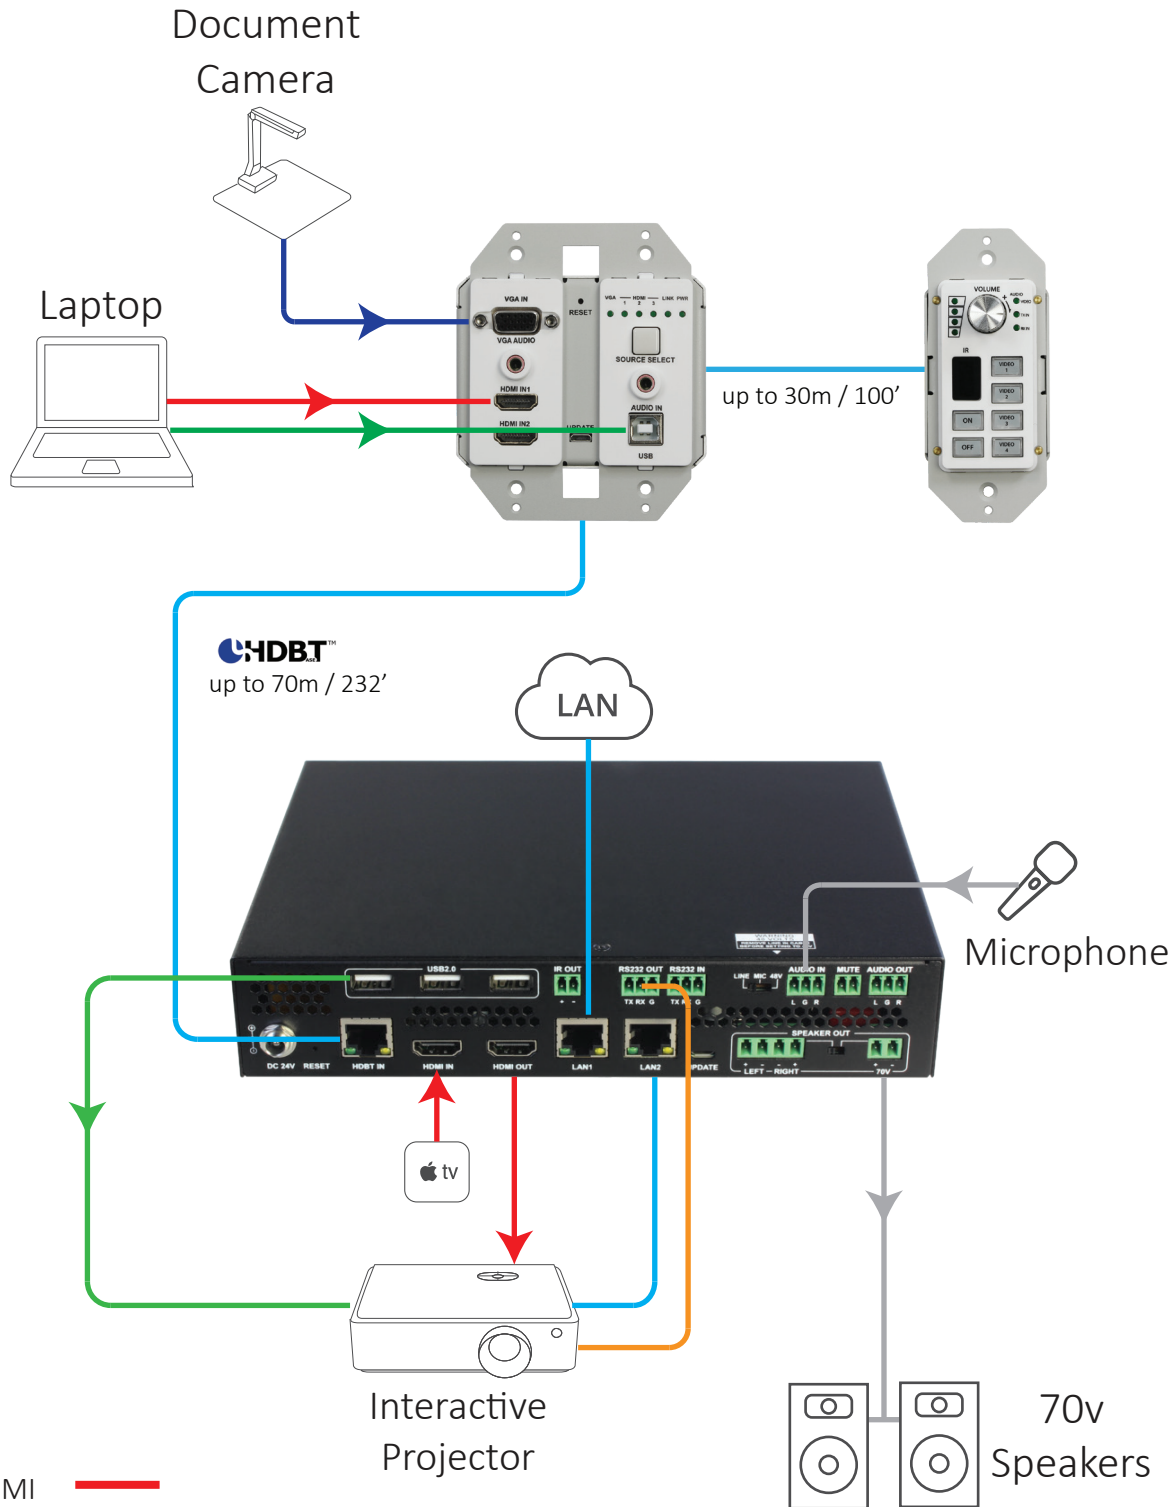

DL-ARK-3H1VC A/V Diagram Classroom Setting

- HDMI —
- VGA —
- CATx —
- AUDIO —
- USB —
- RS232 —