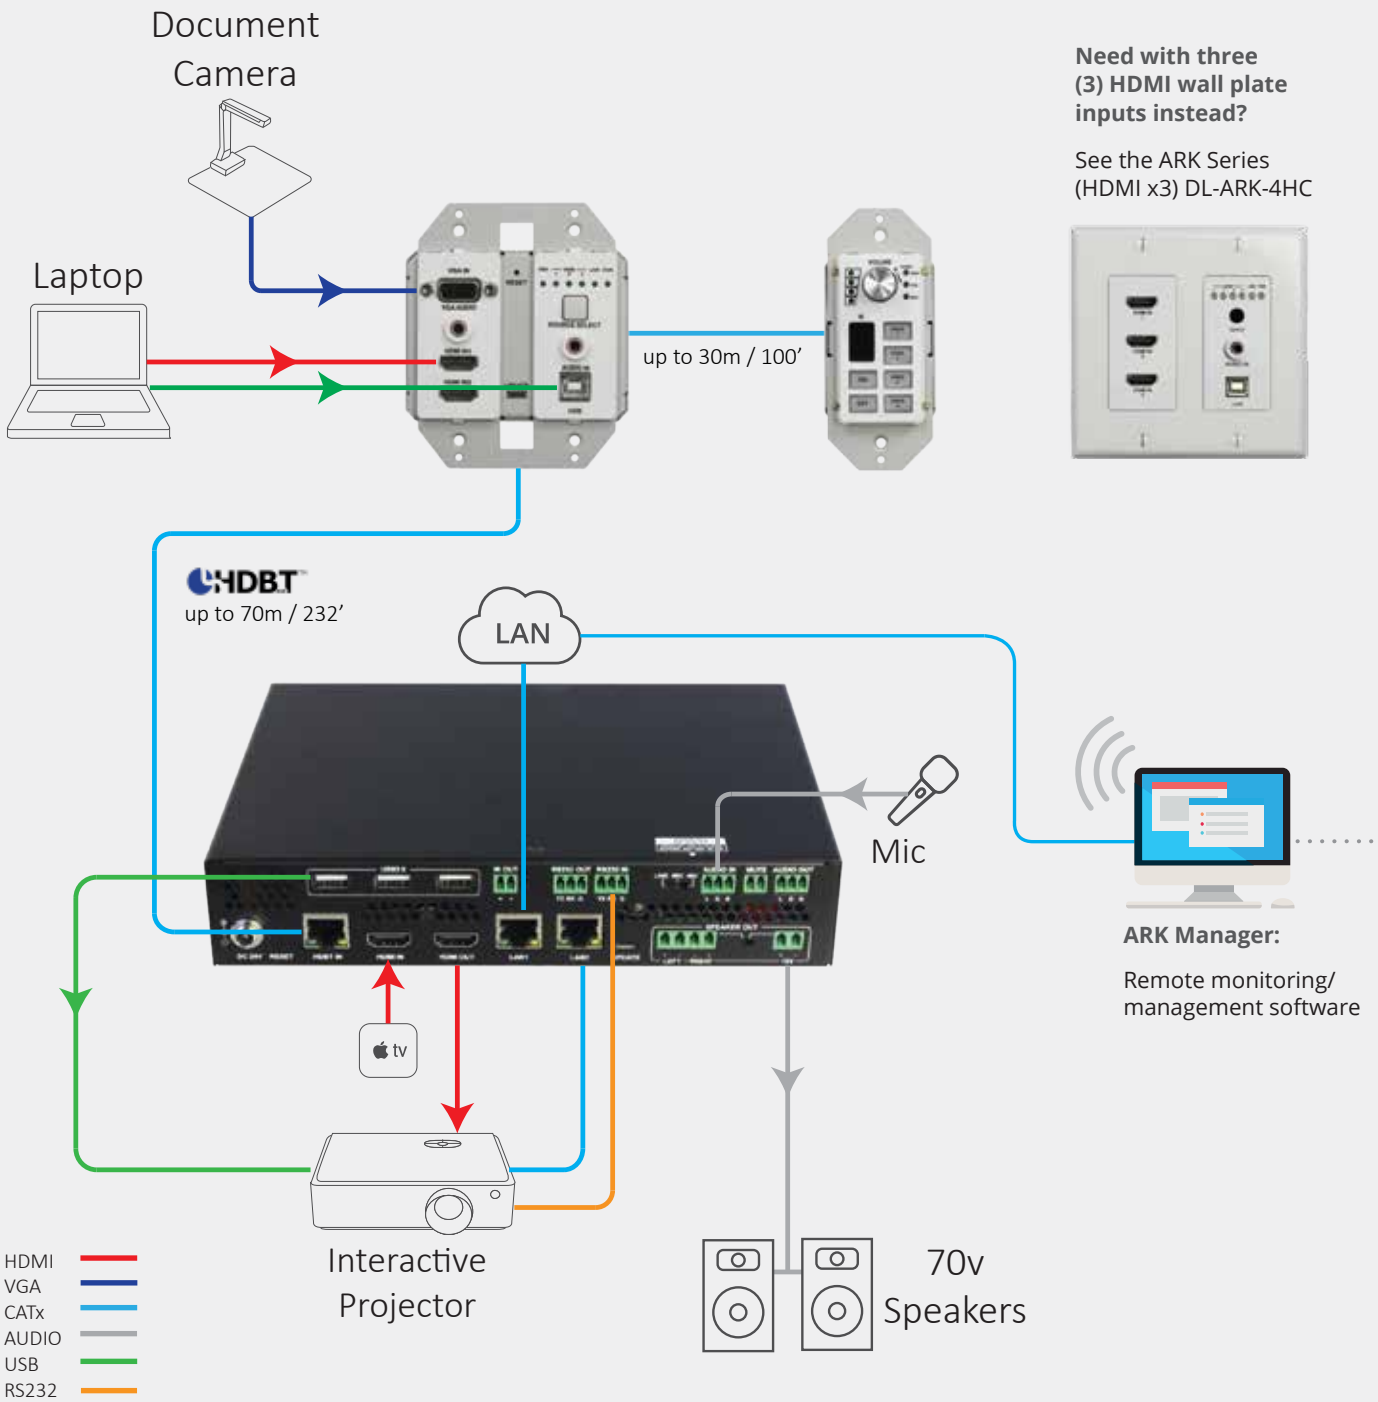

### ROOM KIT - THREE PIECE

Kit includes HDMI / VGA & USB input plate,  
Control Plate, and HDBaseT Receiver

DL-RMKTCH1H1V-W

- Internal 20w Audio amp and Display Power control
- Supports resolutions up to 1080P and HDCP compliant

### ROOM KIT - THREE PIECE

Kit includes 2 HDMI & USB input plate,  
Control Plate, and HDBaseT Receiver

DL-RMKT2H-W

- Internal 20w Audio amp and Display Power control
- Supports resolutions up to 1080P and HDCP compliant

# DIGITALINX 'ARK SERIES': ADVANCED ROOM KITS

Perfect for Classrooms - Training Rooms - Conference Rooms

Switch, Extend, & Control - The New DigitaLinx 'ARK Series' Advanced Room Kit is a 3-piece kit including input plate, control plate, and receiver/processor. This 4-input system offers maximum flexibility, excellent quality and performance, and amazing affordability for today's classroom.

### 'ARK' Advanced Room Kits Include:

- Input plate, control plate, and receiver/processor
- Input: 2 HDMI, 1 VGA (or 3 HDMI), High Speed USB-B, Pass-through audio, and 4th input (HDMI) on the receiver
- Output: HDBaseT output up to 70m to receive unit
- The 'ARK Manager' Software
- Mic input, & Integrated audio amplifier for easy connection to speakers for audio or voice lift.
- Two kits to select from – choose based on input needs.
- Supports resolutions up to 4K, USB2.0 High Speed, HDCP2.2 compliant, and internal scaling up to 4K