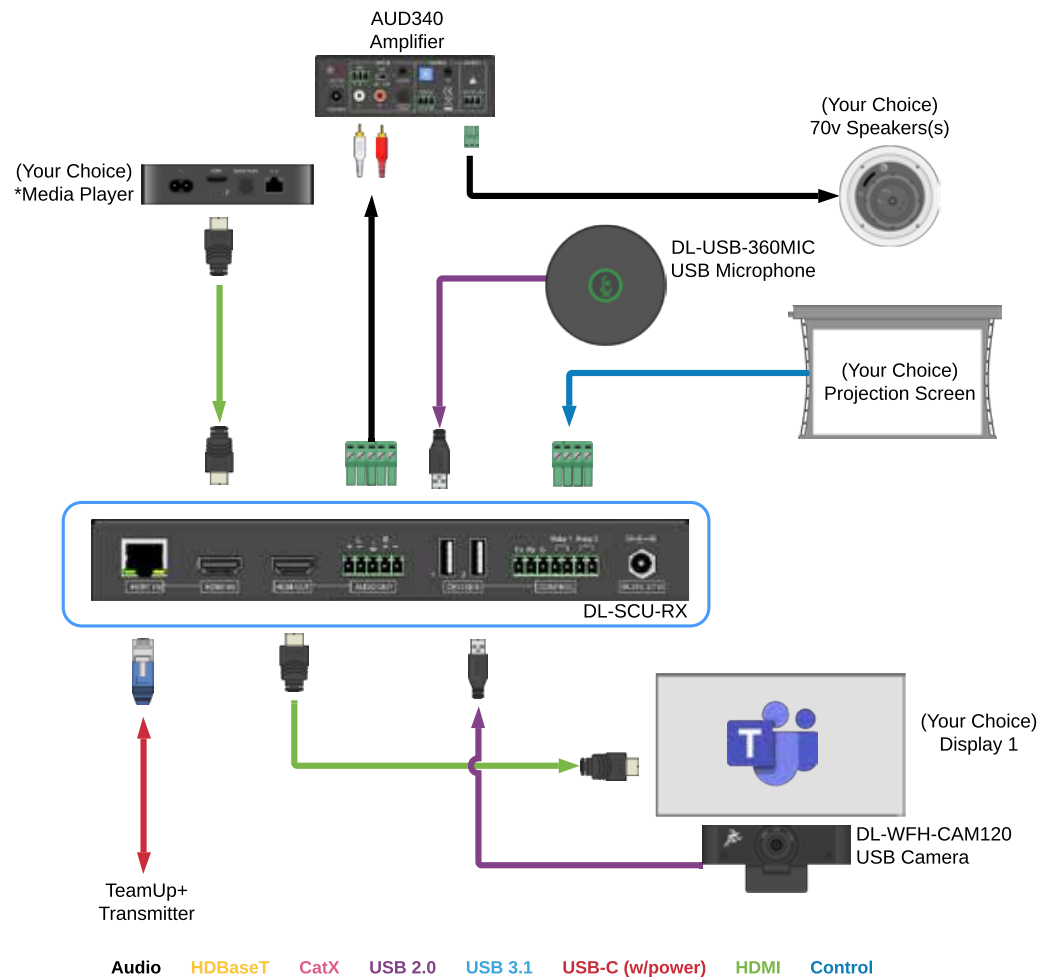

VIDEO

- 4Kx2K@60Hz 4:4:4,HDR10
- HDMI 2.0b & HDCP 2.2 compliant
- Smart auto-switching between (2) HDMI, DP & USB-C
- Configurable EDID management
- Single display or dual mirrored configuration with HDBaseT (70m) and/or HDMI

Meeting Space Using Three User Laptops & One Dedicated Room System Example

Key Features

CONTROL

- Adds (1) RS232 connection and (2) Relay connections

USB

- Adds (2) USB-A 2.0 ports via the built-in USB hub

AUDIO

- Balanced analog audio for audio-de-embedding

VIDEO

- Adds (1) HDMI input and (1) HDMI output

OTHER

- Receiver to extend TeamUp+ transmitters
Includes PoH providing power to the transmitter

*Complete plug-and-play, no additional drivers.
Compatible with most video platforms such as Zoom and Teams.*

Key Features

CONTROL

- Event-driven architecture where actions are executed in real time
- Digital I/O, contact closures & IP

USB

- USB-C supports ALT-DP video, data, and power, offering a complete, one-cable solution
- USB-C charging port up to 60 watts
- 3x4 auto-switching USB 3.0/2.0 hub