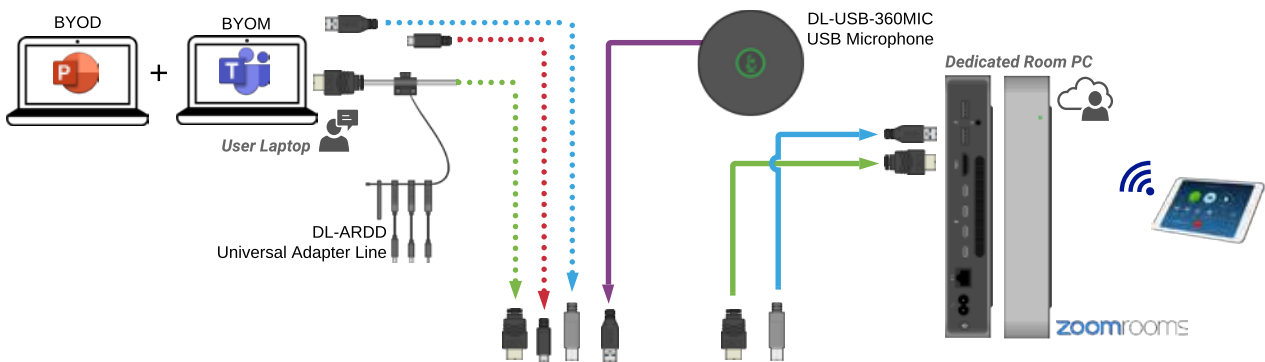

Meeting Space Using One User Laptop and One Dedicated Room System Example

Audio HDBaseT CatX USB 2.0 USB 3.0 USB-C (w/power) HDMI Control

Key Features

CONTROL

- Manual control via front panel buttons
- RS232 connection for third-party integration
- Integrate TCP/IP, CEC & RS-232 commands for display control (ON, OFF, MUTE, VOL+,VOL-)

VIDEO

- 4Kx2K@60Hz 4:4:4,HDR10
- HDMI 2.0 & HDCP 2.2 compliant
- Smart auto-switching between (2) HDMI & USB-C
- Configurable EDID management
- Single display configuration

Ethernet pass-through at cable cubby.

Complete plug-and-play, no additional drivers. Compatible with most video platforms such as Zoom and Teams.

Applications

- Enables multi-format switching between BYOM devices and dedicated room systems
- Perfect for bridging presentation & video into one seamless experience
- Show content on the display, charge your device, and access the USB camera, microphone, and speaker all from a single cable connection
- Combine the cable cubby enclosure with everyday technology

Key Features

CONTROL

- Manual control via front panel buttons.
- RS232 connection for third-party integration
- Integrate TCP/IP, CEC & RS-232 commands for display control (ON, OFF, MUTE, VOL+,VOL-)

USB

- USB-C supports ALT-DP video, data, and power, offering a complete, one-cable solution
- USB-C charging port up to 40 watts
- 3x4+1 auto-switching USB 3.0/2.0 hub w/USB charging port