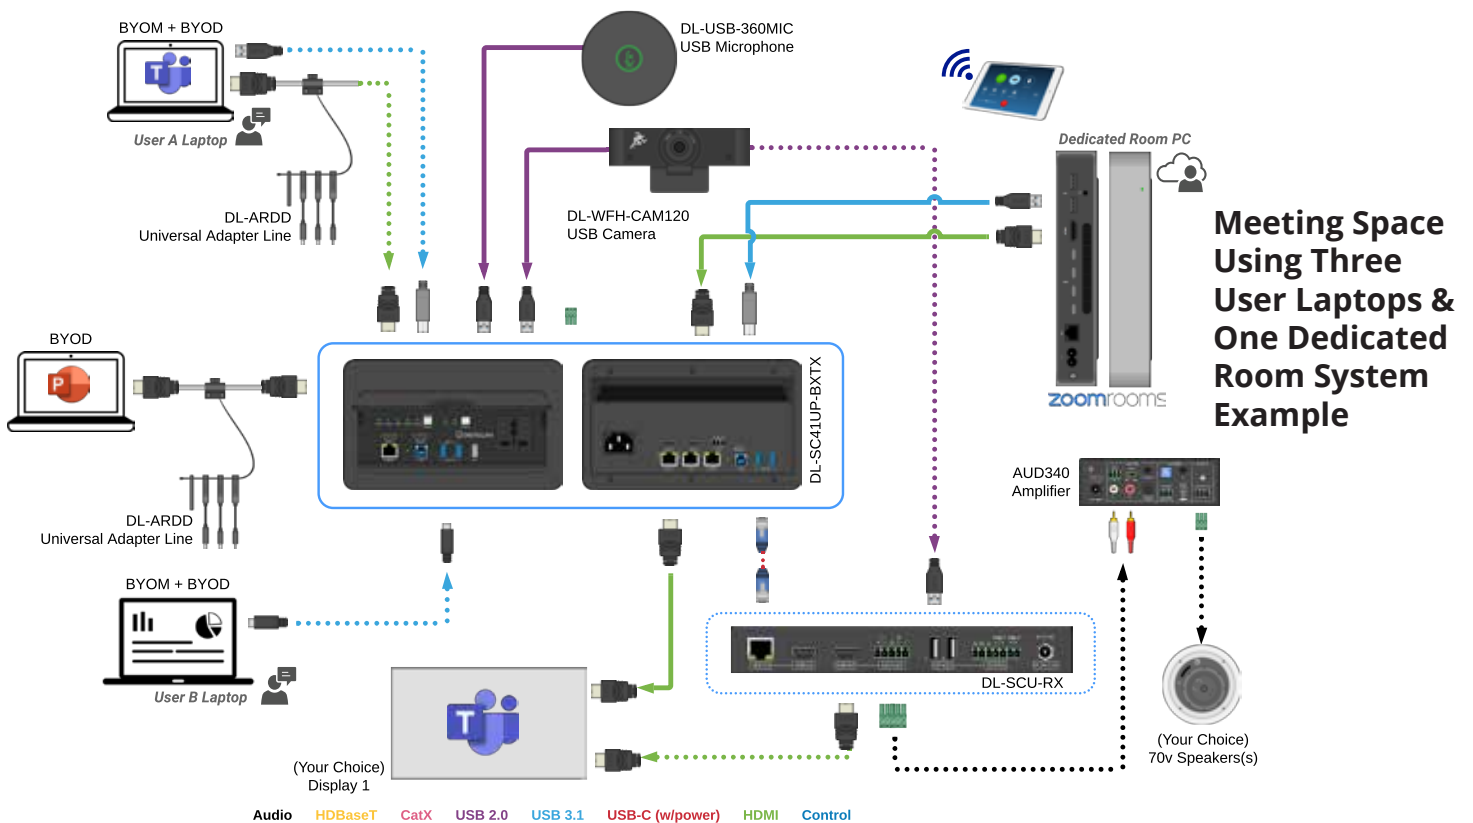

Key Features

CONTROL

- Manual control via front panel buttons.
- RS232 connection for third-party integration
- Integrate TCP/IP, CEC & RS-232 commands for display control (ON, OFF, MUTE, VOL+,VOL-)

USB

- USB-C supports ALT-DP video, data, and power, offering a complete, one-cable solution
- USB-C charging port up to 40 watts
- 3x4+1 auto-switching USB 3.0/2.0 hub w/USB charging port

AUDIO

- Balanced analog audio for audio-de-embedding
- Dolby Vision

VIDEO

- 4Kx2K@60Hz 4:4:4,HDR10
- HDMI 2.0 & HDCP 2.2 compliant
- Smart auto-switching between (3) HDMI & USB-C
- Configurable EDID management
- Single display or dual mirrored configuration with HDBaseT (70m) and/or HDMI

*IEC power & Ethernet pass-through at cable cubby.
Complete plug-and-play, no additional drivers.
Compatible with most video platforms such as Zoom and Teams.*

Applications

- Enables multi-format switching between BYOM devices and dedicated room systems
- Perfect for bridging presentation & video into one seamless experience
- Show content on the display, charge your device, and access the USB camera, microphone, and speaker all from a "single cable" connection
- Combine the cable cubby enclosure with everyday technology

DL-SC41U-TX

Multi-Format Collaboration / Presentation Switcher / Extender w / HDBaseT & USB

Key Features

CONTROL

- Manual control via front panel buttons
- RS232 connection for third-party integration
- Integrate TCP/IP, CEC & RS-232 commands for display control (ON, OFF, MUTE, VOL+,VOL-)