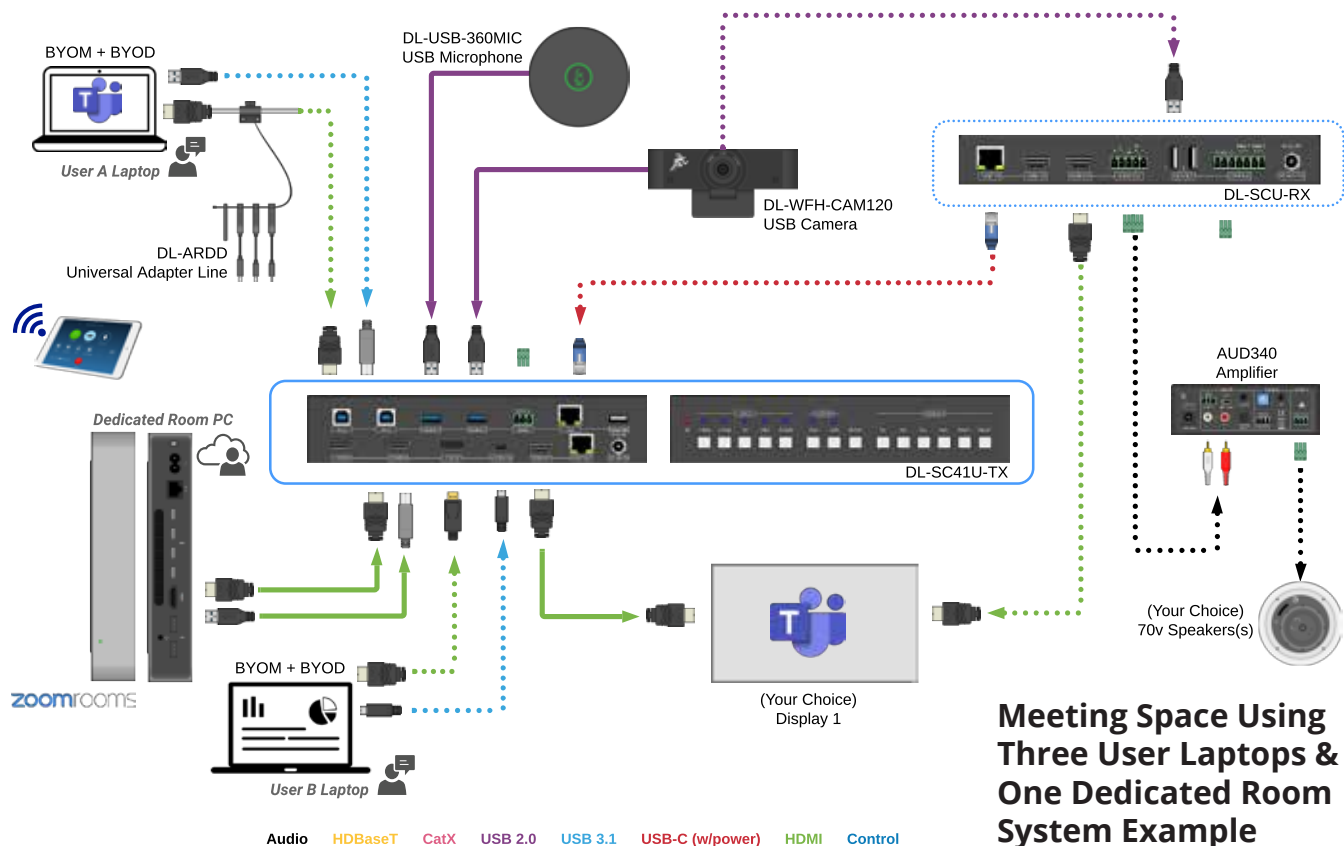

Meeting Space Using Three User Laptops & One Dedicated Room System Example