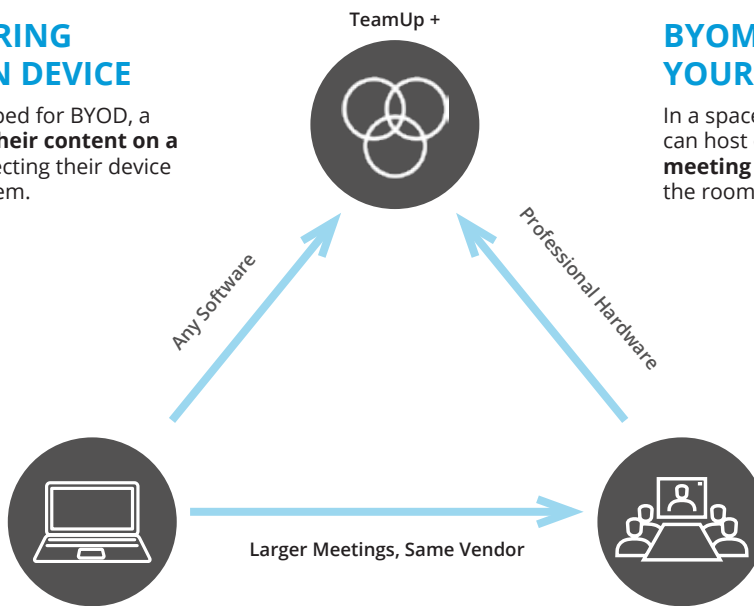

TeamUp+ is a series of USB-focused products designed to better facilitate group work, both in the office and remote.

BYOD — BRING YOUR OWN DEVICE

In a space equipped for BYOD, a user can **share their content on a display** by connecting their device to the room system.

BYOM — BRING YOUR OWN MEETING

In a space equipped for BYOM, a user can host or join a **video conferencing meeting** by connecting their device to the room system.

DESKTOP APP

A video conferencing app installed on desktops & mobile devices for connecting with others virtually, face to face in both business & personal settings.

ROOM SYSTEM

Video conferencing software that runs on a PC paired with a tablet, enabling the space to become a fully functional video conferencing space.

How does one achieve the best of both worlds?

Our "All-In-One" solutions take away the guesswork and simplify the meeting experience.

- 1 HARMONY**
Brings ALL your devices together into one, convenient device
- 2 BRING YOUR OWN MEETING**
Let the user decide their favorite.
- 3 SINGLE CONNECTION POINT**
Take over the room system simply by plugging in.
- 4 CONTACTLESS MEETINGS**
Touchless and seamless — Control the technology space by offering a safe, productive, and positive experience.
- 5 PROFESSIONAL-QUALITY**
The presentation of your content is as important as than the content itself.
- 6 INTEROPERABILITY**
Collaborate without limits using any video conferencing software with today's USB cameras and microphones.
- 7 FROM THE DESK TO THE ROOM**
Offer familiarity where technology makes work life easier.
- 8 MULTI-PLATFORM. MULTI-USE**
Evolve beyond the hardware.