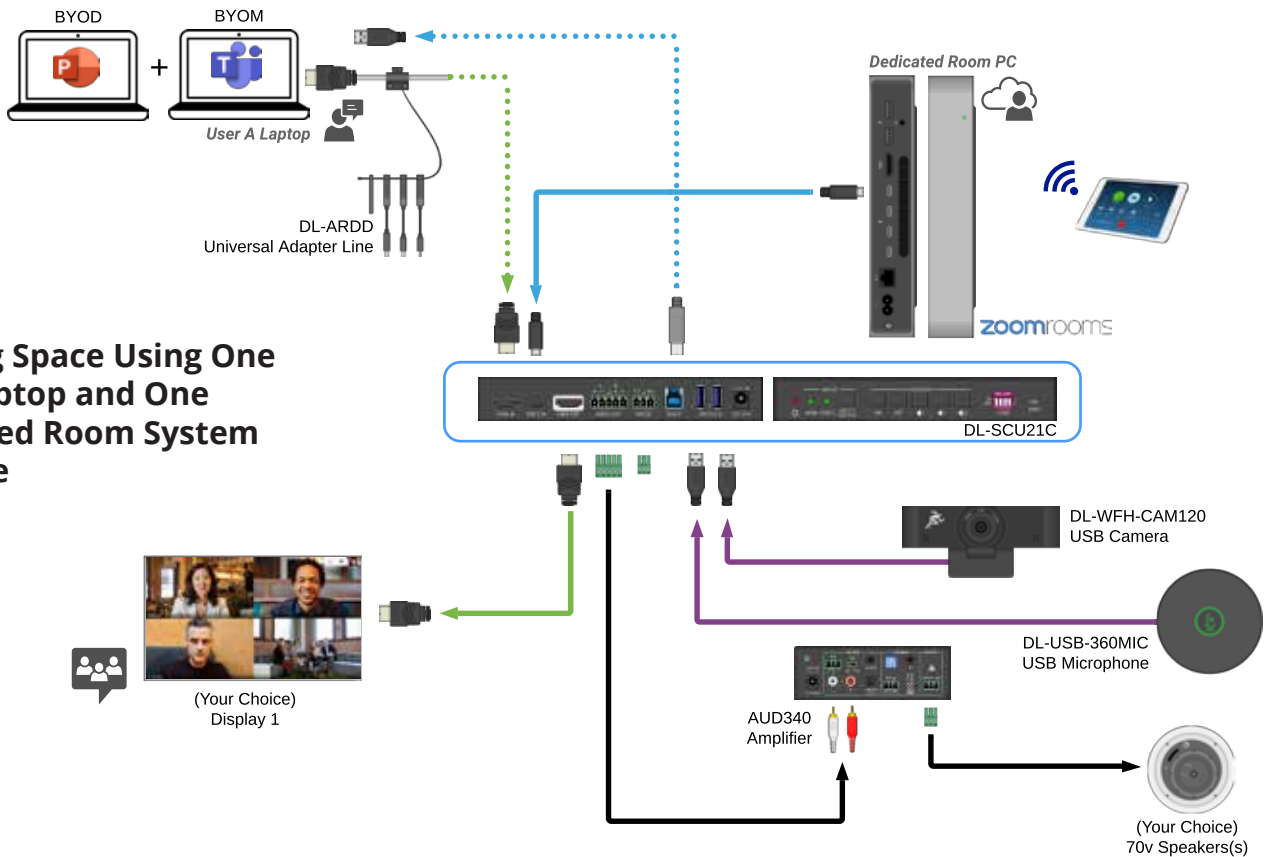

Key Features

CONTROL

- Manual control via front panel buttons
- RS232 connection for third-party integration
- Integrate CEC & RS-232 commands for display control (ON, OFF, MUTE, VOL+,VOL-)

USB

- USB-C supports ALT-DP video, data, and power
- USB-C charging port up to 40 watts
- 2x2 auto switching via USB 3.0/2.0 hub

AUDIO

- Balanced analog audio for audio-de-embedding
- Dolby Vision

VIDEO

- 4Kx2K@60Hz 4:4:4,HDR10
- HDMI 2.0 & HDCP 2.2 compliant
- Smart auto-switching between HDMI & USB-C
- Configurable EDID management

Complete plug-and-play, no additional drivers. Compatible with most video platforms such as Zoom and Teams.

Applications

- Enables multi-format switching between BYOM devices and dedicated room systems
- Perfect for bridging presentation & video into one seamless experience
- Show content on the display, charge your device, and access the USB camera, microphone, and speaker all from a "single cable" connection

Meeting Space Using One User Laptop and One Dedicated Room System Example

Audio HDBaseT CatX USB 2.0 USB 3.0 USB-C (w/power) HDMI Control

Key Features

CONTROL

- Manual control via front panel buttons
- RS232 connection for third-party integration
- Integrate TCP/IP, CEC & RS-232 commands for display control (ON, OFF, MUTE, VOL+,VOL-)