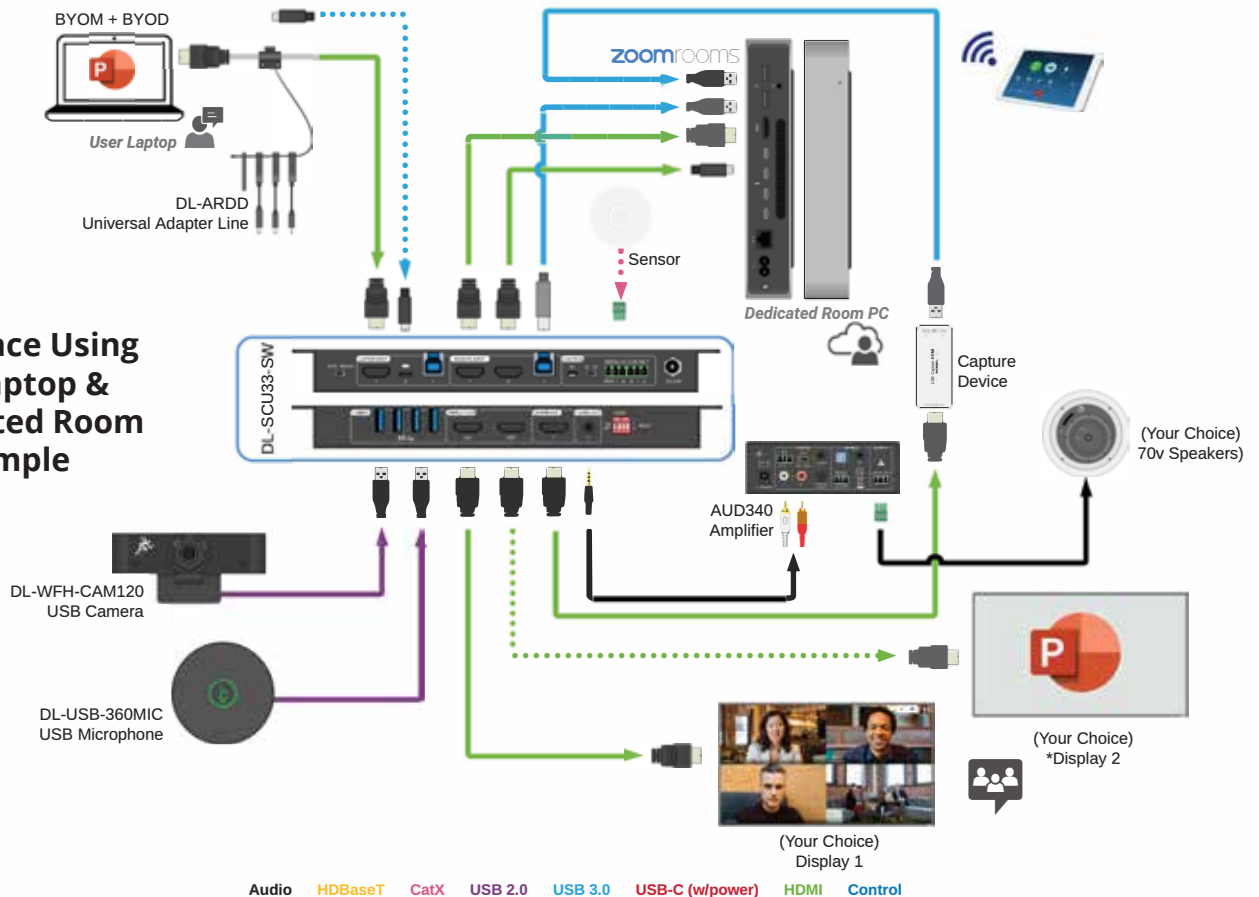

Key Features

CONTROL

- Event-driven architecture where actions are executed in real time
- Digital I/O, contact closures & IP

USB

- USB-C supports ALT-DP video, data, and power, offering a complete, one-cable solution
- USB-C charging port up to 60 watts
- 3x4 auto-switching USB 3.0/2.0 hub

AUDIO

- Balanced analog audio for audio-de-embedding
- Dolby Vision

VIDEO

- 4Kx2K@60Hz 4:4:4,HDR10
- HDMI 2.0 & HDCP 2.2 compliant
- Smart auto-switching between HDMI & USB-C
- Intended for dual screen room systems

Complete plug-and-play, no additional drivers. Compatible with most video platforms such as Zoom and Teams.

Applications

- Enables multi-format switching between BYOM devices and dedicated room systems
- Perfect for bridging presentation & video into one seamless experience
- Show content on the display, charge your device, and access the USB camera, microphone, and speaker all from a single cable connection
- Dual screen capability available even in BYOM mode

Meeting Space Using One User Laptop & One Dedicated Room System Example

USB ACCESSORIES

Instantly transform any space at home or in the office into a meeting.

USB Webcams (DL-WFH-CAM)

THE BEST VIEW

HD Video Camera 1920x1080p30 (MJPG)
Two FOV Options: 90° (CAM90) or 120° (CAM120)