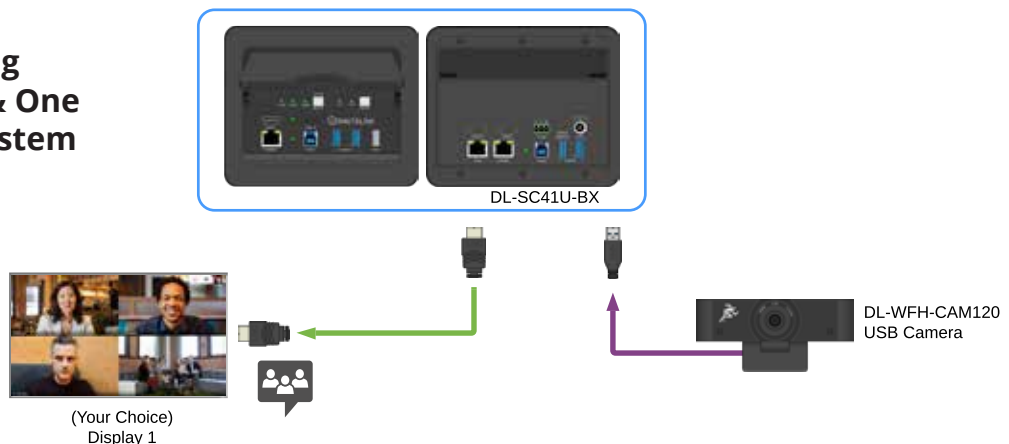

Meeting Space Using Two User Laptops & One Dedicated Room System Example

Audio HDBaseT CatX USB 2.0 USB 3.0 USB-C (w/power) HDMI Control